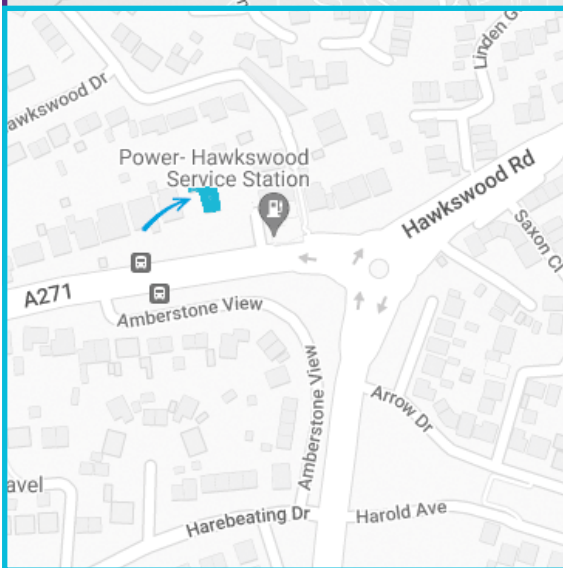

You will be visiting our MSK community clinic located at:

**The Quintin Medical Centre**  
**Hawkswood Road**  
**Hailsham**  
**East Sussex**  
**BN27 1UG**

<https://sussexmskpartnershipeast.co.uk>

[sussexmskeast.contact@nhs.net](mailto:sussexmskeast.contact@nhs.net)

### How to find us:

If entering Hailsham from the A22, at Boship Roundabout take the A271 Horsebridge exit. Continue along the A271 through Upper Horsebridge Road, then onto Hawkswood Road. As you approach the next roundabout the Quintin Medical Centre can be found on the left just before the Hawkswood Service Station.

### By bus:

There are multiple bus routes which drop off outside the Quintin Medical Centre, including the 54, 98 and 143. Please disembark at the 'Amberstone View' bus stop.