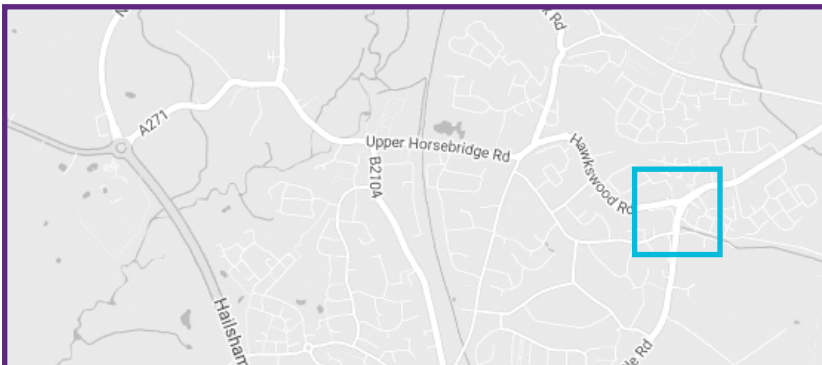

You will be visiting our MSK community clinic located at:

**The Quintin Medical Centre**  
**Hawkswood Road**  
**Hailsham**  
**East Sussex**  
**BN27 1UG**

<https://sussexmskpartnershipeast.co.uk>

[sussexmskeast.contact@nhs.net](mailto:sussexmskeast.contact@nhs.net)

### How to find us:

If entering Hailsham from the A22, at Boship Roundabout take the A271 Horsebridge exit. Continue along the A271 through Upper Horsebridge Road, then onto Hawkswood Road. As you approach the next roundabout the Quintin Medical Centre can be found on the left just before the Hawkswood Service Station.

### By bus:

There are multiple bus routes which drop off outside the Quintin Medical Centre, including the 54, 98 and 143. Please disembark at the 'Amberstone View' bus stop.