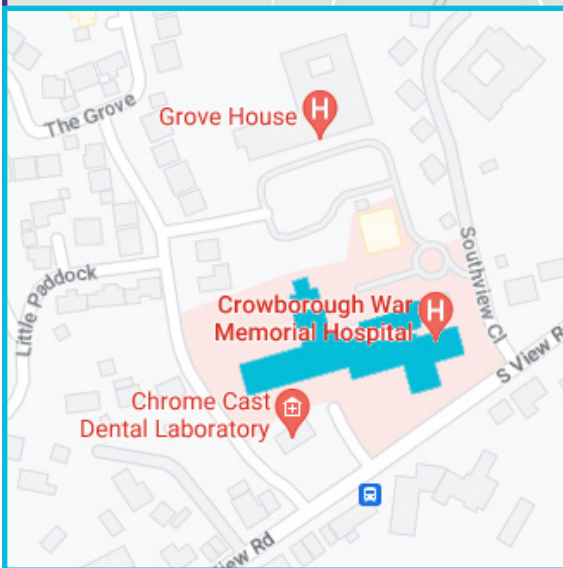

You will be visiting our MSK community venue, located at:

Crowborough War Memorial Hospital
Southview Close
Southview Road
Crowborough
TN6 1HB

<https://sussexmskpartnershipeast.co.uk>

sussexmskeast.contact@nhs.net

0300 300 0003

How to find us:

Easily accessible from the A26 and in the same complex as Grove House. Follow signs to the hospital and enter 'Southview Close' from South View Road.

By bus:

There are several bus routes that stop on Croft Road, the 28 and 29 Brighton and Hove, and the 224 Wealdlink Community Transport.

By car:

There is easy access from the free on-site car park.

By train:

The nearest train station is Crowborough, approx. 2 miles away.