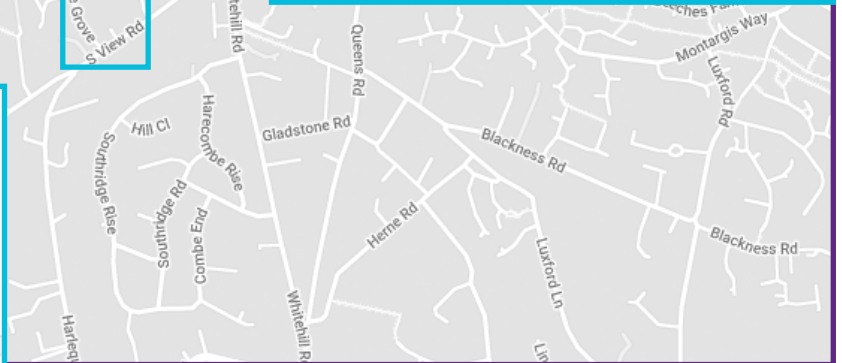

You will be visiting our MSK community venue, located at:

Crowborough War Memorial Hospital
Southview Close
Southview Road
Crowborough
TN6 1HB

<https://sussexmskpartnershipeast.co.uk>

sussexmskeast.contact@nhs.net

0300 300 0003

How to find us:

Easily accessible from the A26 and in the same complex as Grove House. Follow signs to the hospital and enter 'Southview Close' from South View Road.

By bus:

There are several bus routes that stop on Croft Road, the 28 and 29 Brighton and Hove, and the 224 Wealdlink Community Transport.

By car:

There is easy access from the free on-site car park.

By train:

The nearest train station is Crowborough, approx. 2 miles away.