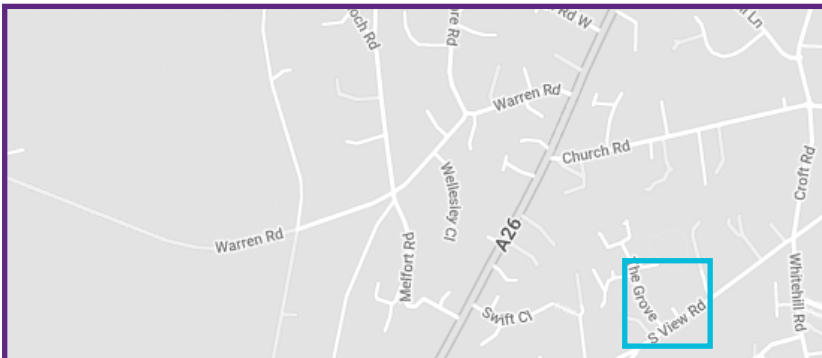

You will be visiting our MSK community venue, located at:

Crowborough War Memorial Hospital
Southview Close
Southview Road
Crowborough
TN6 1HB

<https://sussexmskpartnershipeast.co.uk>

sussexmskeast.contact@nhs.net

0300 300 0003

How to find us:

Easily accessible from the A26 and in the same complex as Grove House. Follow signs to the hospital and enter 'Southview Close' from South View Road.

By bus:

There are several bus routes that stop on Croft Road, the 28 and 29 Brighton and Hove, and the 224 Wealdlink Community Transport.

By car:

There is easy access from the free on-site car park.

By train:

The nearest train station is Crowborough, approx. 2 miles away.