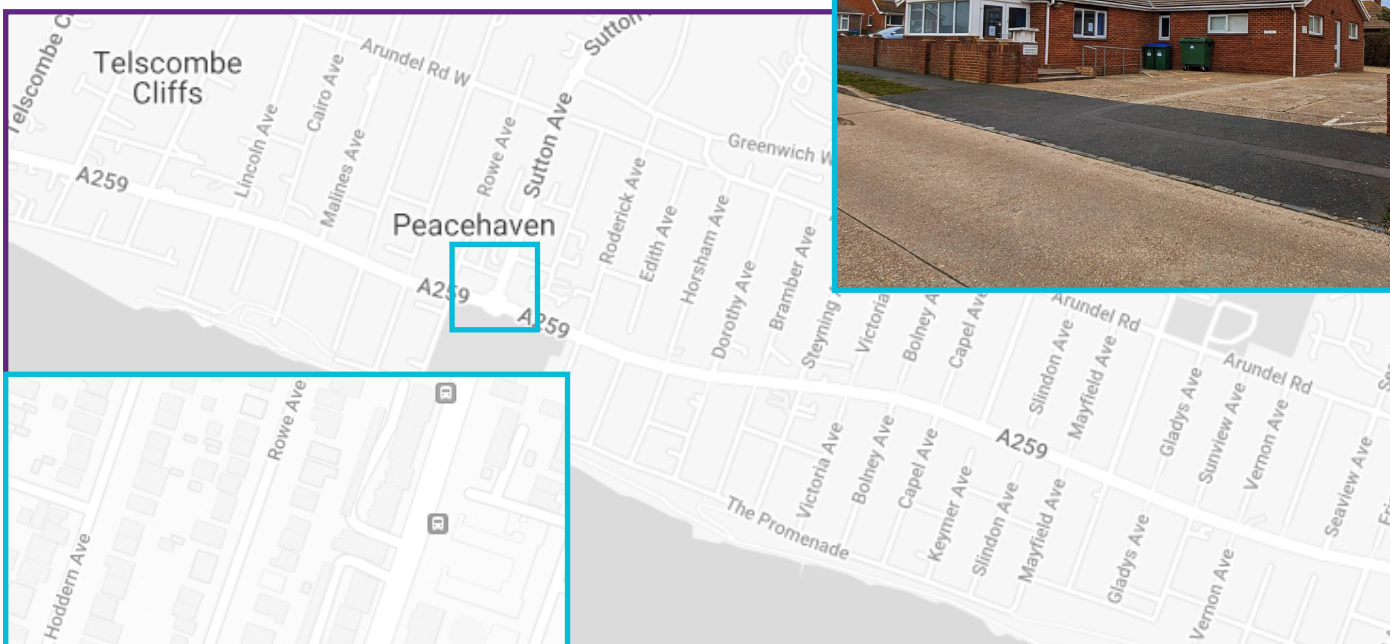

You will be visiting our MSK community clinic located at:

Rowe Avenue Site
17 Rowe Avenue
Peacehaven
East Sussex
BN10 7PE

<https://sussexmskpartnershipeast.co.uk>

sussexmskeast.contact@nhs.net

0300 300 0003

How to find us:

Taking the coast road (A259), you will approach the Sutton Avenue roundabout, found opposite The Dell Public Park. Take the exit for Sutton Avenue, then take the first left. The surgery will be on your right.

By bus:

Multiple bus routes stop within a short walk of the building, the closest of which at Hoddern Avenue serves the 12, 12a and 14a bus routes. The Roderick Avenue bus stop is also close by, and additionally serves the 11X, 12X and 13X coasters, the 14 and the 14c.