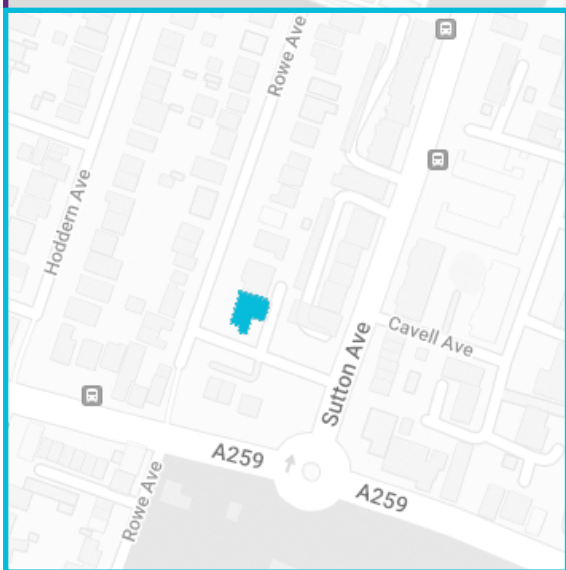

You will be visiting our MSK community clinic located at:

Rowe Avenue Site
17 Rowe Avenue
Peacehaven
East Sussex
BN10 7PE

<https://sussexmskpartnershipeast.co.uk>

sussexmskeast.contact@nhs.net

0300 300 0003

How to find us:

Taking the coast road (A259), you will approach the Sutton Avenue roundabout, found opposite The Dell Public Park. Take the exit for Sutton Avenue, then take the first left. The surgery will be on your right.

By bus:

Multiple bus routes stop within a short walk of the building, the closest of which at Hoddern Avenue serves the 12, 12a and 14a bus routes. The Roderick Avenue bus stop is also close by, and additionally serves the 11X, 12X and 13X coasters, the 14 and the 14c.