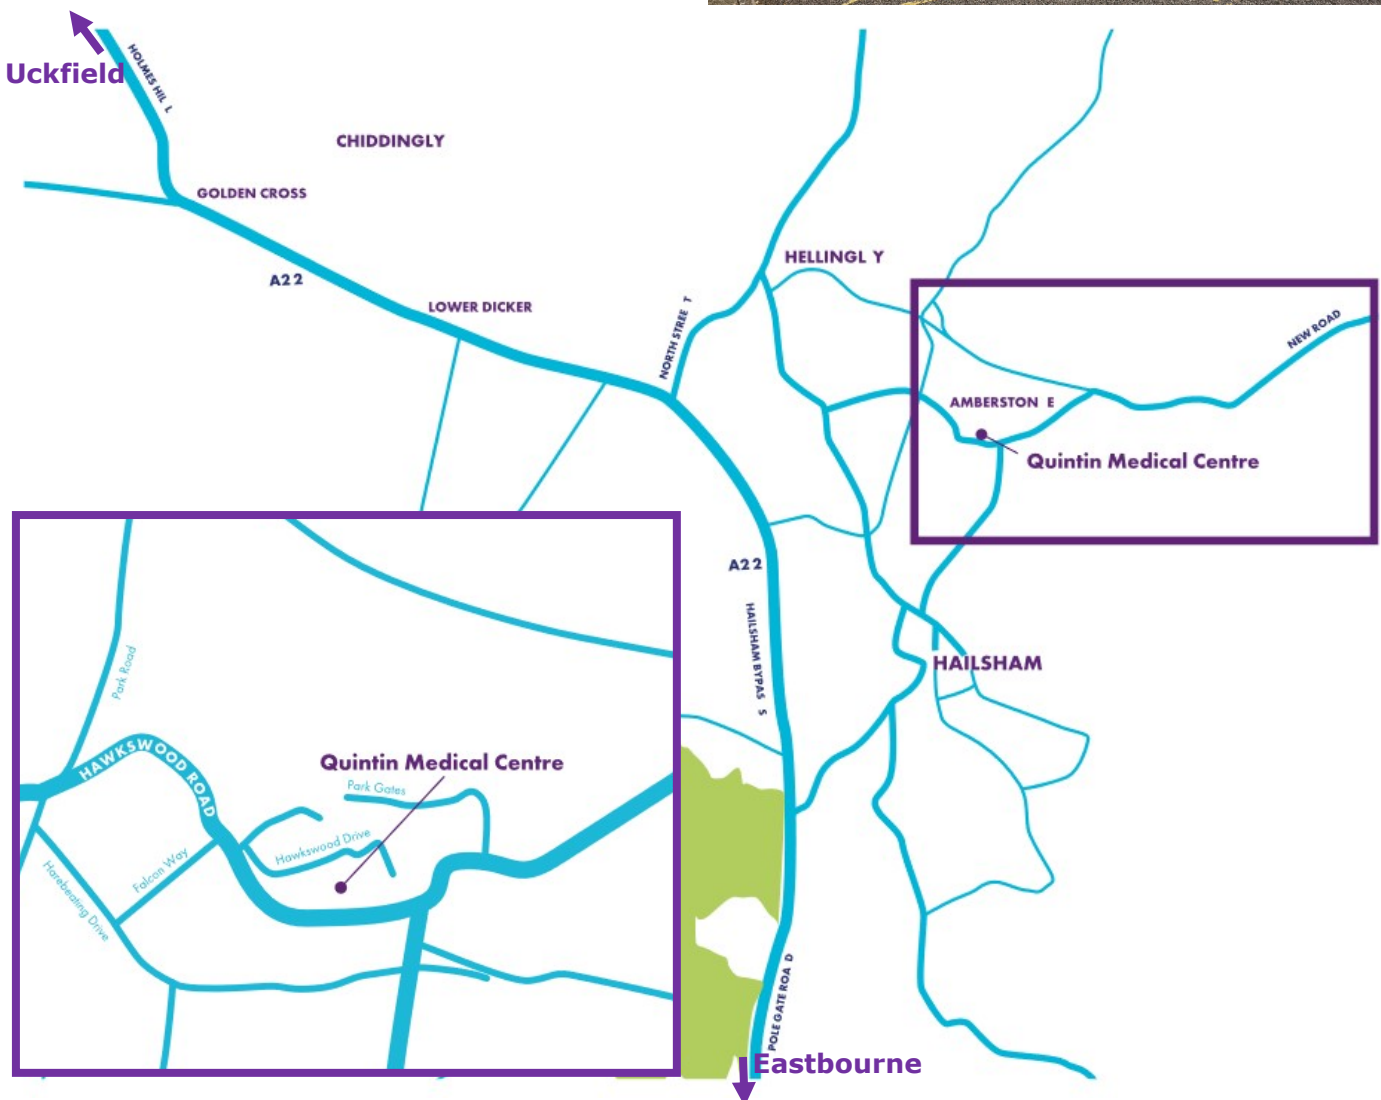

You will be visiting our MSK community clinic located at:

The Quintin Medical Centre
Hawkswood Road,
Hailsham,
East Sussex,
BN27 1UG

Telephone

0300 300 0003

E-mail

sussexmskeast.contact@nhs.net

Web

sussexmskpartnershipeast.co.uk

How to find us:

Located on the A271 road. As you approach the Boship roundabout in Hailsham travelling towards Eastbourne, take the exit sign posted A271. Continue along the A271 through Lower Horsebridge, onto Upper Horsebridge Road and then onto Hawkswood Road. As you approach the next roundabout the Quintin Medical Centre will be located on the left hand side.

By bus:

There are multiple bus routes which drop off outside the Quintin Medical Centre. Please disembark at the 'Amberstone View' bus stop.

By car:

There is easy access from the free on-site car park as well as dedicated spaces for disabled visitors and plenty of free on-street parking.